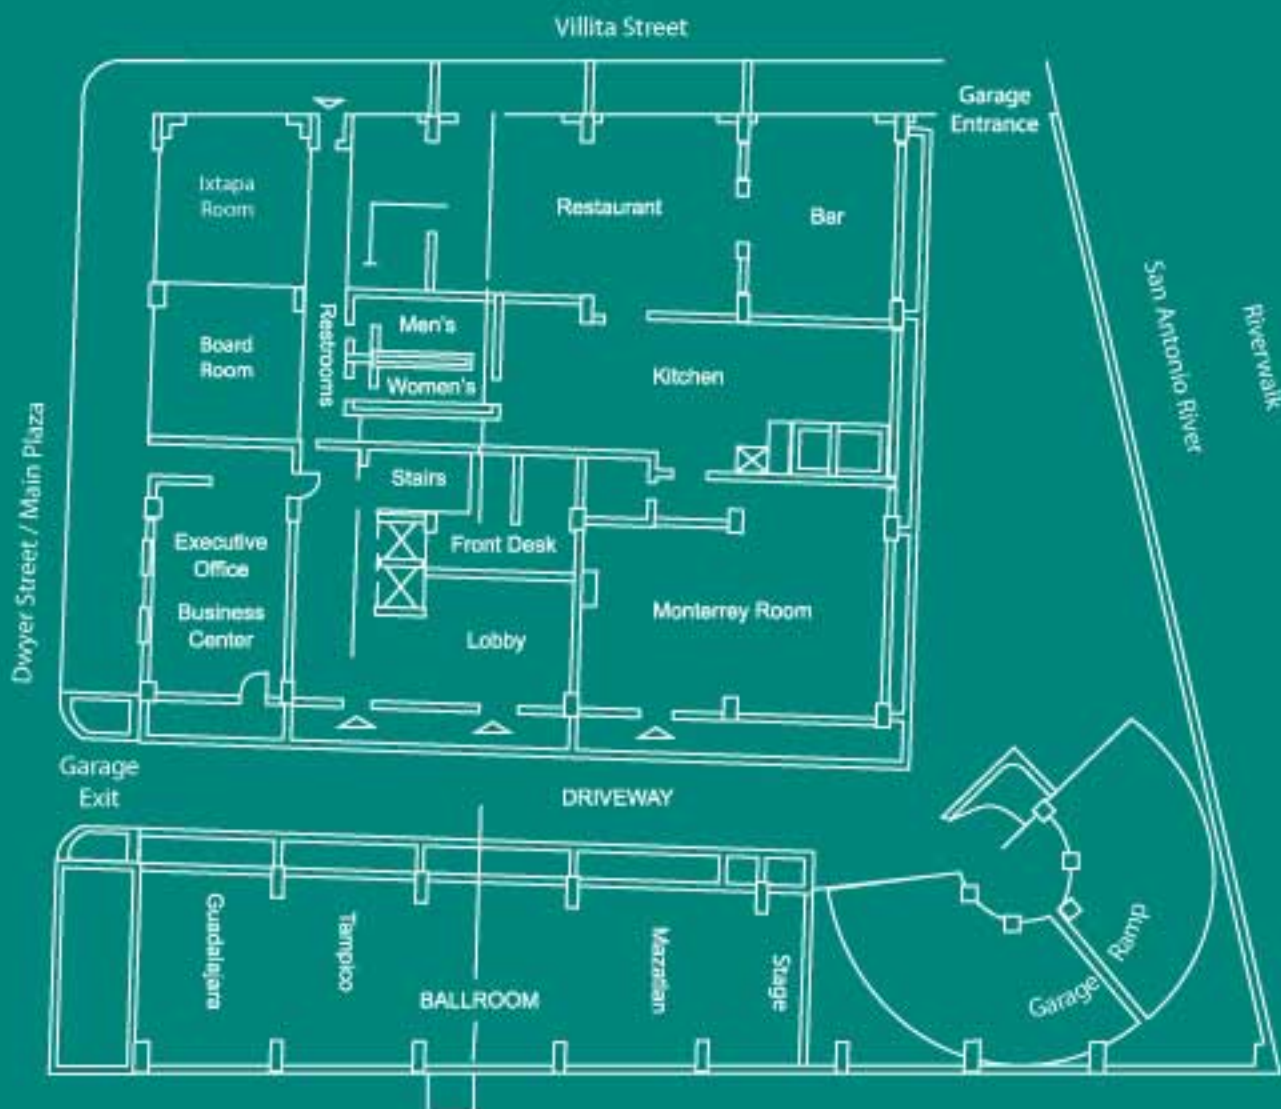

Riverwalk Plaza Hotel Resort and Conference Center

Meeting and Conference Facilities

"Something Special on the River"

FACILITIES, EQUIPMENT AND SERVICES

ROOM	DIMENSIONS	THEATER CAPACITY	SCHOOL ROOM CAPACITY	ROUND TABLES	RECEPTION	FLOOR SPACE IN SQ. FT.
IXTAPA	25' X 22'	40	30	32	40	550
MONTERREY	27' X 43'	70	60	64	80	1,161
MAZATLAN	27' X 43'	100	60	55	70	1,161
TAMPICO	22' X 27'	40	25	32	50	594
GUADALAJARA	22' X 27'	40	25	32	50	594
BALLROOM	27' X 87'	180	130	120	175	2,349
BOARD ROOM	22' X 21'	set for 14 people, conference style				462

13' ceilings in all meeting spaces